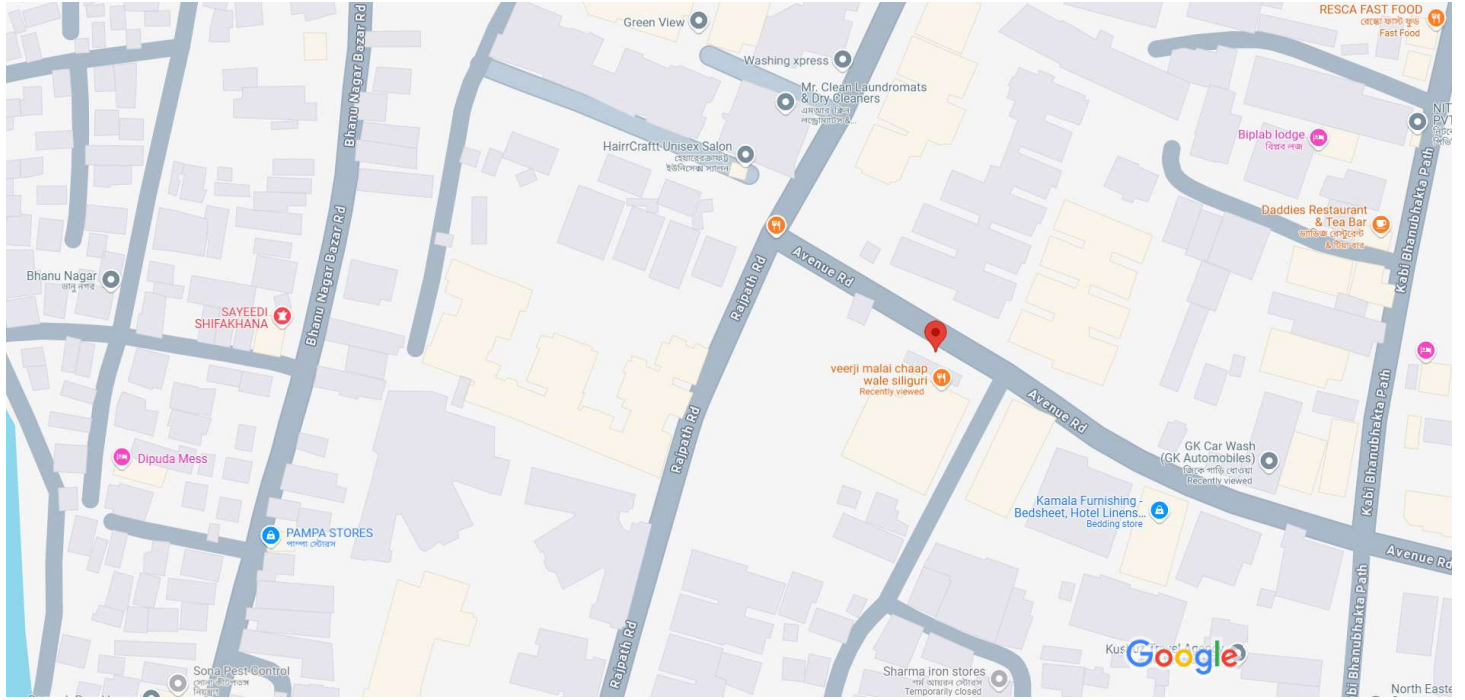

26°43'58.5"N 88°25'45.0"E

Map data ©2025 20 m

26°43'58.5"N 88°25'45.0"E

- Directions
- Save
- Nearby
- Send to phone
- Share

PCMH+5M7 Siliguri, West Bengal